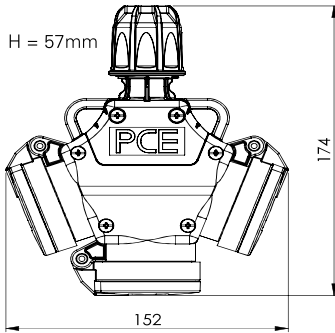

3-way connector solid rubber with hinged lid IP44

- With hinged lid
- External centric cable gland
- Insert: rubber
- Ready wired on main terminal

IP44 splashproof

contact carriers:	
Austrian/German	253622-s
Austrian/German (with LED indicator)	253642-s

pack.unit: 5 pcs.

other versions (e.g. shutter) on request!

3-way connector solid rubber with hinged lid and 5-pole terminal IP44

- 5-pole terminal
- With hinged lid
- External centric cable gland
- Insert: rubber
- Ready wired on main terminal

IP44 splashproof

contact carriers:	
Austrian/German	253622-s5

pack.unit: 5 pcs.

3-way connectors are also perfectly for hanging usage!

- **Suspension kit** for 3-way connector (L=300mm) **2563-1**