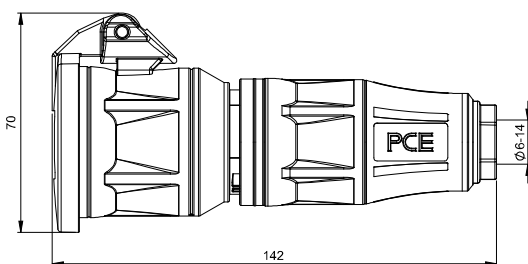

Connector IP54 with cap

Safety connector series TOPTAURUS2

- material: PA6, 2-component rubberized
- system: Austrian/German or French/Belgian
- cap with band
- screwless quick lock system for housing cover and strain relief
- color: black/red
- optional: LED voltage indicator light
- protection class: **IP54** dust- and splashproof

25711-sr

version	Austr./German	French/Belgian
connector IP54 with cap	25711-sr	24711-sr
with shutter	25711-src	24711-src
with LED voltage indicator	25731-sr	24731-sr
with shutter and with LED voltage indicator	25731-src	24731-src

pack.unit = 10 pcs.

Connector IP54 with hinged lid

Safety connector series TOPTAURUS2

- material: PA6, 2-component rubberized
- system: Austrian/German or French/Belgian
- cover with hinged lid
- screwless quick lock system for housing cover and strain relief
- color: black/red
- optional: LED voltage indicator light
- protection class: **IP54** dust- and splashproof