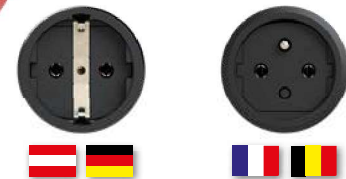

Connector IP54 with cap

Safety connector series TOPTAURUS2

- material: PA6, 2-component rubberized
- system: Austrian/German or French/Belgian
- cap with band
- screwless quick lock system for housing cover and strain relief
- color: black/red
- optional: LED voltage indicator light
- protection class: **IP54** dust- and splashproof

25711-sr

version	Austr./German	French/Belgian
connector IP54 with cap	25711-sr	24711-sr
with shutter	25711-src	24711-src
with LED voltage indicator	25731-sr	24731-sr
with shutter and with LED voltage indicator	25731-src	24731-src

pack.unit = 10 pcs.

Connector IP54 with hinged lid

Safety connector series TOPTAURUS2

- material: PA6, 2-component rubberized
- system: Austrian/German or French/Belgian
- cover with hinged lid
- screwless quick lock system for housing cover and strain relief
- color: black/red
- optional: LED voltage indicator light
- protection class: **IP54** dust- and splashproof