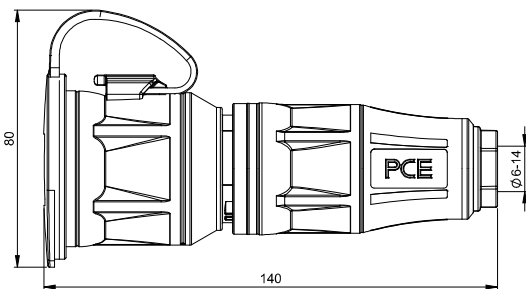

Connector IP54 with cap

Safety connector series TOPTAURUS2

- material: PA6, 2-component rubberized
- system: Austrian/German or French/Belgian
- cap with band
- screwless quick lock system for housing cover and strain relief
- color: black/red
- optional: LED voltage indicator light
- protection class: **IP54** dust- and splashproof

25711-sr

version	Austr./German	French/Belgian
connector IP54 with cap	25711-sr	24711-sr
with shutter	25711-src	24711-src
with LED voltage indicator	25731-sr	24731-sr
with shutter and with LED voltage indicator	25731-src	24731-src

pack.unit = 10 pcs.

Connector IP54 with hinged lid

Safety connector series TOPTAURUS2

- material: PA6, 2-component rubberized
- system: Austrian/German or French/Belgian
- cover with hinged lid
- screwless quick lock system for housing cover and strain relief
- color: black/red
- optional: LED voltage indicator light
- protection class: **IP54** dust- and splashproof