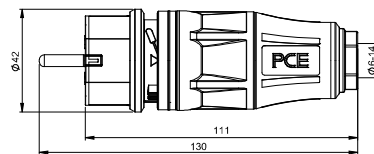

TOP TAURUS 2
Der Schutzkontaktstecker

Safety connector with hinged lid Austrian/German system or French/Belgian system

- with screwless cable gland
- optional: LED power indicator, shutter
- rubberised surface
- insert: PA6