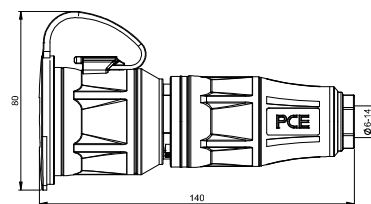

IP54

standard	25712-ss	24712-ss
+ shutter	25712-ssc	24712-ssc
standard + LED	25732-ss	24732-ss
+ LED + shutter	25732-ssc	24732-ssc

pack.unit: 10

TOP TAURUS 2
Der Schutzkontaktstecker

Safety connector with cap Austrian/German system or French/Belgian system

- with screwless cable gland
- optional: LED power indicator, shutter
- rubberised surface
- insert: PA6

IP54

standard	25711-ss	24711-ss
+ shutter	25711-ssc	24711-ssc
standard + LED	25731-ss	24731-ss
+ LED + shutter	25731-ssc	24731-ssc