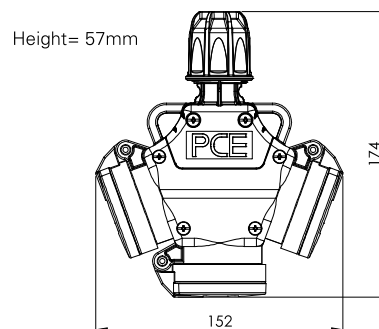

- with screwless cable gland
- optional: LED power indicator, shutter
- rubberised surface
- insert: PA6

IP54

standard	25711-ss	24711-ss
+ shutter	25711-ssc	24711-ssc
standard + LED	25731-ss	24731-ss
+ LED + shutter	25731-ssc	24731-ssc

pack.unit: 10

3-way connector solid rubber Austr./German system

- with hinged lid
- insert: rubber, • with screwless cable gland

IP44 splashproof

253622-sxs
253642-sxs
pack.unit: 5

3-way connector rubber French/Belgian system