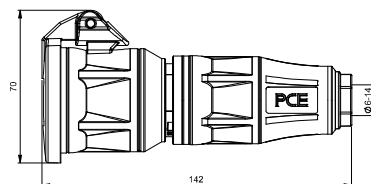

TOP TAURUS 2
Der Schutzkontaktstecker

Safety connector with hinged lid Austrian/German system or French/Belgian system

- with screwless cable gland
- optional: LED power indicator, shutter
- rubberised surface
- insert: PA6

IP54

standard	25712-ss	24712-ss
+ shutter	25712-ssc	24712-ssc
standard + LED	25732-ss	24732-ss
+ LED + shutter	25732-ssc	24732-ssc

pack.unit: 10

TOP TAURUS 2
Der Schutzkontaktstecker

Safety connector with cap Austrian/German system or French/Belgian system

- with screwless cable gland
- optional: LED power indicator, shutter
- rubberised surface
- insert: PA6

IP54

standard	25711-ss	24711-ss
+ shutter	25711-ssc	24711-ssc
standard + LED	25731-ss	24731-ss
+ LED + shutter	25731-ssc	24731-ssc