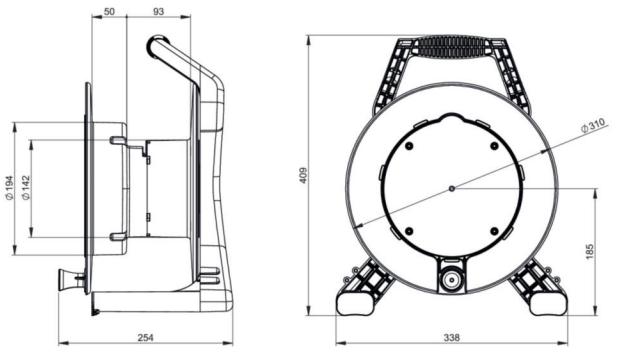

article#	9350004-p
article description	Kabeltrommel XREEL 310 4xSSD IP68 nat 25m 3G2,5 N07V3V3-F K35 gelb IP54
description long	Cable Reel XREEL310 Reel (black) with central, internal locking mechanism Protected connecting area Solid carrying rack (black) with ergonomic handle Central Plate with 4 pcs watertight sockets national version (20351-9b) Rated operating voltage: 250V Rated current: 16A Protection rating: IP68 25m Yellow cable N07V3V3-F 3G2.5mm ² Nautilus plug watertight IP68 blue (20051-b) XREEL310 installed ready for use complies with RoHS directive 2011/65/EU low voltage directive NSpRI 2014/35/EU UV stability according ISO 4892-2 acc standard IEC/EN 61242 Protection rating complete system: IP54
GTIN (EAN)	9003399331343
country of origin	PL
customs number	85444290
net weight	7.450 kg
packaging quantity	1
minimum order quantity	1

ETIM 9.0	EC000191
Material housing	Plastic
Cable assembly	Other
Core cross section	2.5 mm ²
Number of cores	3
Number of socket outlets with protective contact CEE 7/3 (type F)	4
Type of mains connection	Plug CEE 7/4 (type F)
Cable length	25 m
With mounting frame	True
With thermal overload protection	True
With locking	True
Degree of protection (IP)	IP54
Colour	Black