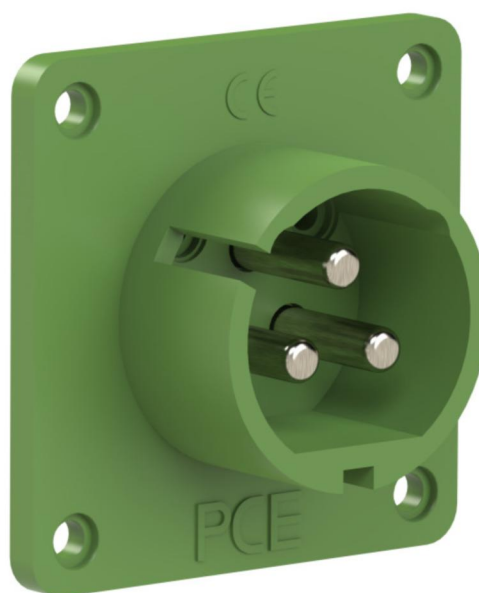

article#	693-2v
article description	CEE-flanged plug straight 70x70mm 32A 3p 24/42VAC 300Hz IP44 TWIST
description long	CEE-flanged plug straight 70x70mm 32A 3p 24/42VAC 300Hz IP44 TWIST housing material: PA6 rated current: 32A number of poles: 3 (3P) clock-position: 2h rated voltage/frequency: 24/42V~ / 300Hz contacts: brass nickel plated connection technology: screw terminals dimensions (flange/fixing center): 70x70 mm / 56x56 mm IP protection class: IP44
country of origin	AT
customs number	85366990
packaging quantity	10
minimum order quantity	10

ETIM 9.0	EC001319
IEC-amperage	32 A
Voltage according to EN 60309-2	20-25 V / 40-50 V (300 Hz) green
Number of poles	3
Clock hour position	2 h
Identification colour	Green
Degree of protection (IP)	IP44
Connection system	Screwed terminal
Construction type	Built-up device plug
Angle of plug	Straight
Material	Plastic
Contact material	CuZn
Surface treatment contacts	Nickel-plated

a	70 mm
b	70 mm
c	56 mm
d	56 mm
e	19 mm
f	28 mm
g	5 mm
h	43 mm
wire flexible	4-10 mm ²
wire solid	4-10 mm ²
contact screws	110 Ncm
dismantling length	70 mm
stripping length	14-16 mm
ambient temperature	-25 – 40 °C
temperature resistance	-25 – 80 °C