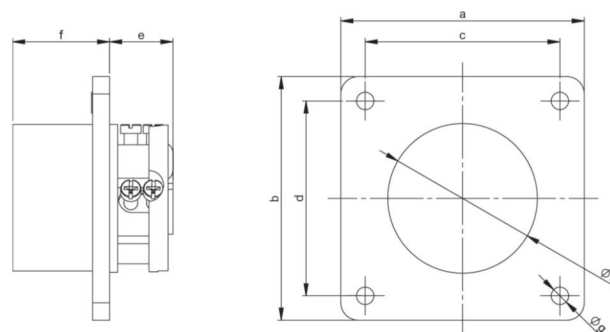

article#	693-2v
article description	CEE-flanged plug straight 70x70mm 32A 3p 24/42VAC 300Hz IP44 TWIST
description long	CEE-flanged plug straight 70x70mm 32A 3p 24/42VAC 300Hz IP44 TWIST housing material: PA6 rated current: 32A number of poles: 3 (3P) clock-position: 2h rated voltage/frequency: 24/42V~ / 300Hz contacts: brass nickel plated connection technology: screw terminals dimensions (flange/fixing center): 70x70 mm / 56x56 mm IP protection class: IP44
country of origin	AT
customs number	85366990
packaging quantity	10
minimum order quantity	10

ETIM 9.0	EC001319
IEC-amperage	32 A
Voltage according to EN 60309-2	20-25 V / 40-50 V (300 Hz) green
Number of poles	3
Clock hour position	2 h
Identification colour	Green
Degree of protection (IP)	IP44
Connection system	Screwed terminal
Construction type	Built-up device plug
Angle of plug	Straight
Material	Plastic
Contact material	CuZn
Surface treatment contacts	Nickel-plated

a	70 mm
b	70 mm
c	56 mm
d	56 mm
e	19 mm
f	28 mm
g	5 mm
h	43 mm
wire flexible	4-10 mm ²
wire solid	4-10 mm ²
contact screws	110 Ncm
dismantling length	70 mm
stripping length	14-16 mm
ambient temperature	-25 – 40 °C
temperature resistance	-25 – 80 °C