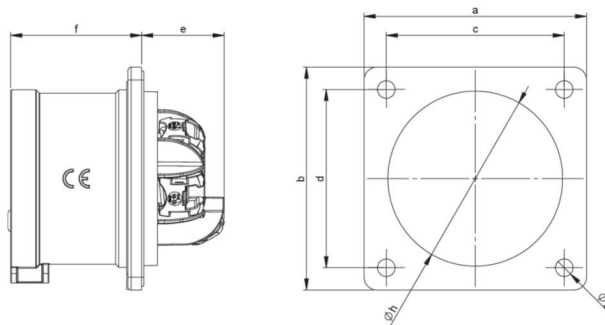

article#	624-6ttx
article description	CEE-flanged plug 70x70 straight 32A 4p 6h IP44 TT black
description long	CEE-flanged plug 70x70 straight 32A 4p 6h IP44 TT black housing material: PA6 rated current: 32A number of poles: 4 (3P+PE) clock-position: 6h rated voltage/frequency: 380-415V~ / 50+60Hz contacts: brass connection technology: screwless terminals dimensions (flange/fixing center): 70x70 mm / 56x56 mm IP protection class: IP44
country of origin	AT
customs number	85366990
packaging quantity	10
minimum order quantity	10

ETIM 9.0	EC001319
IEC-amperage	32 A
Voltage according to EN 60309-2	400 V (50+60 Hz) red
Number of poles	4
Clock hour position	6 h
Identification colour	Red
Degree of protection (IP)	IP44
Connection system	Screw less terminal
Construction type	Built-up device plug
Angle of plug	Straight
Material	Plastic
Contact material	CuZn
Surface treatment contacts	Untreated

a	70 mm
b	70 mm
c	56 mm
d	56 mm
e	29 mm
f	51 mm
g	5,5 mm
h	55 mm
wire flexible	2,5-6 mm ²
wire solid	2,5-10 mm ²
dismantling length	50 mm
stripping length	12-14 mm
ambient temperature	-25 – 40 °C
temperature resistance	-25 – 80 °C