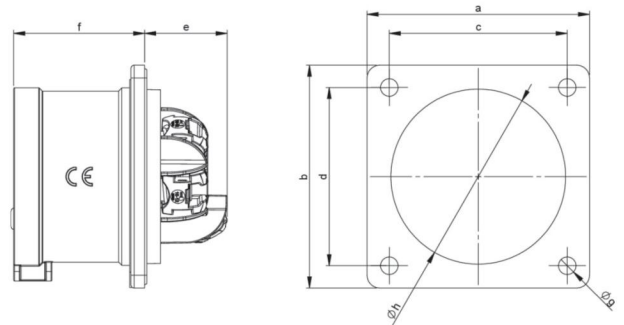

article#	<b>613-6ttx</b>
article description	<b>CEE-flanged plug 70x70 straight 16A 3p 6h IP44 TT black</b>
description long	CEE-flanged plug 70x70 straight 16A 3p 6h IP44 TT black housing material: PA6 rated current: 16A number of poles: 3 (2P+PE) clock-position: 6h rated voltage/frequency: 200-250V~ / 50+60Hz contacts: brass connection technology: screwless terminals (TT) dimensions (flange/fixing center): 70x70 mm / 56x56 mm IP protection class: IP44
GTIN (EAN)	9003399840470
country of origin	AT
customs number	85366990
net weight	0.089 kg
packaging quantity	10
minimum order quantity	10

ETIM 9.0	EC001319
IEC-amperage	16 A
Voltage according to EN 60309-2	230 V (50+60 Hz) blue
Number of poles	3
Clock hour position	6 h
Identification colour	Blue
Degree of protection (IP)	IP44
Connection system	Screw less terminal
Construction type	Built-up device plug
Angle of plug	Straight
Material	Plastic
Contact material	CuZn
Surface treatment contacts	Untreated

a	70 mm
b	70 mm
c	56 mm
d	56 mm
e	26 mm
f	42 mm
g	5,5 mm
h	43 mm
wire flexible	1-2,5 mm <sup>2</sup>
wire solid	1-4 mm <sup>2</sup>
dismantling length	50 mm
stripping length	10-12 mm
ambient temperature	-25 – 40 °C
temperature resistance	-25 – 80 °C