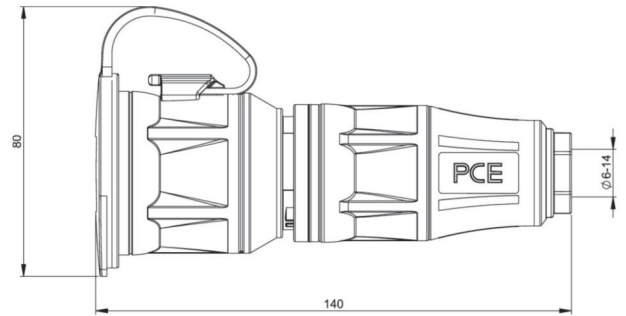

article#	25731-sr
article description	Safety connector cap nat LED IP54 red series TopTaurus2
description long	Safety connector series TopTaurus2 with cap color: black-red, material: PA6 2-component rubberized screwless quick lock system for housing cover and strain relief LED voltage indicator earthing system: Austrian/German 16A/ 250V AC / 3p (2P+E), protection rating: IP54
GTIN (EAN)	9003399487217
country of origin	AT
customs number	85366990
net weight	0.128 kg
packaging quantity	10
minimum order quantity	10

ETIM 9.0	EC001327
Model	Coupler CEE 7/3 (Typ F)
Material	Plastic
For heavy conditions according to VDE	True
Degree of protection (IP)	IP54
Insert direction	Straight
Connection system	Screwed terminal
Colour	Red
Number of poles	3
Nominal voltage	250 V
Nominal current	16 A

K (cable Ø)	6-14 mm
SW	21 mm
wire flexible	1-2,5 mm ²
contact screws	80 Ncm
strain relief	400 Ncm
dismantling length	30 mm
stripping length	7 mm
ambient temperature	-25 – 40 °C

<https://www.pcelectric.at/shop/en/?func=detail&artnr=25731-sr>