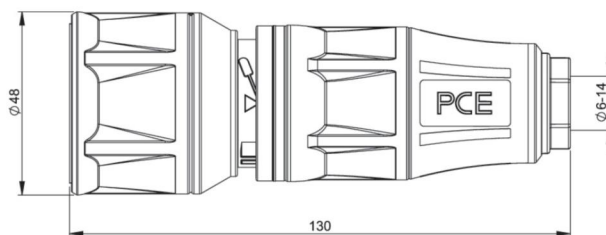

article#	<b>25730-src</b>
article description	<b>Safety connector nat SH LED IP20 red series TopTaurus2</b>
description long	Safety connector series TopTaurus2 color: black-red, material: PA6 2-component rubberized screwless quick lock system for housing cover and strain relief LED voltage indicator earthing system: Austrian/German with shutter 16A/ 250V AC / 3p (2P+E), protection rating: IP20
GTIN (EAN)	9003399487200
country of origin	AT
customs number	85366990
net weight	0.111 kg
packaging quantity	10
minimum order quantity	10

ETIM 9.0	EC001327
Model	Coupler CEE 7/3 (Typ F)
Material	Plastic
For heavy conditions according to VDE	False
Degree of protection (IP)	IP20
Insert direction	Straight
Connection system	Screwed terminal
Colour	Red
Number of poles	3
Nominal voltage	250 V
Nominal current	16 A

K (cable Ø)	6-14 mm
SW	21 mm
wire flexible	1-2,5 mm <sup>2</sup>
contact screws	80 Ncm
strain relief	400 Ncm
dismantling length	30 mm
stripping length	7 mm
ambient temperature	-25 – 40 °C

<https://www.pcelectric.at/shop/en/?func=detail&artnr=25730-src>