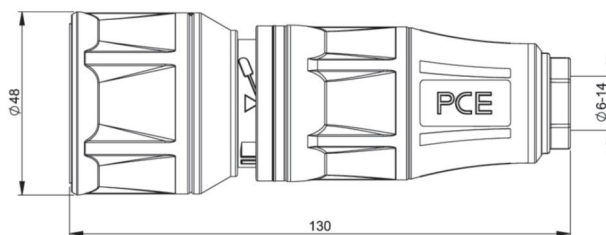

article#	25730-sr
article description	Safety connector nat LED IP20 red series TopTaurus2
description long	Safety connector series TopTaurus2 color: black-red, material: PA6 2-component rubberized screwless quick lock system for housing cover and strain relief LED voltage indicator earthing system: Austrian/German 16A/ 250V AC / 3p (2P+E), protection rating: IP20
GTIN (EAN)	9003399487194
country of origin	AT
customs number	85366990
net weight	0.110 kg
packaging quantity	10
minimum order quantity	10

ETIM 9.0	EC001327
Model	Coupler CEE 7/3 (Typ F)
Material	Plastic
For heavy conditions according to VDE	False
Degree of protection (IP)	IP20
Insert direction	Straight
Connection system	Screwed terminal
Colour	Red
Number of poles	3
Nominal voltage	250 V
Nominal current	16 A

K (cable Ø)	6-14 mm
SW	21 mm
wire flexible	1-2,5 mm ²
contact screws	80 Ncm
strain relief	400 Ncm
dismantling length	30 mm
stripping length	7 mm
ambient temperature	-25 – 40 °C

<https://www.pcelectric.at/shop/en/?func=detail&artnr=25730-sr>