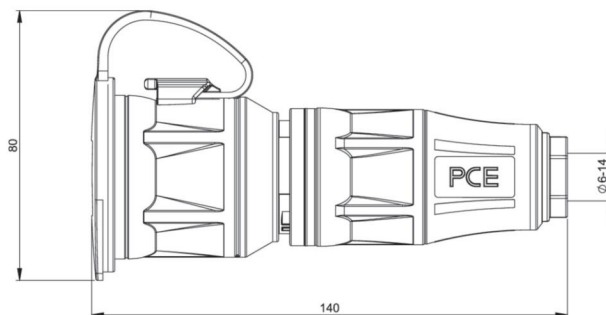

article#	25711-src
article description	Safety connector cap nat SH IP54 red series TopTaurus2
description long	Safety connector series TopTaurus2 with cap color: black-red, material: PA6 2-component rubberized screwless quick lock system for housing cover and strain relief earthing system: Austrian/German with shutter 16A/ 250V AC / 3p (2P+E), protection rating: IP54
GTIN (EAN)	9003399482489
country of origin	AT
customs number	85366990
net weight	0.128 kg
packaging quantity	10
minimum order quantity	10

ETIM 9.0	EC001327
Model	Coupler CEE 7/3 (Typ F)
Material	Plastic
For heavy conditions according to VDE	True
Degree of protection (IP)	IP54
Insert direction	Straight
Connection system	Screwed terminal
Colour	Red
Number of poles	3
Nominal voltage	250 V
Nominal current	16 A

K (cable Ø)	6-14 mm
SW	21 mm
wire flexible	1-2,5 mm ²
contact screws	80 Ncm
strain relief	400 Ncm
dismantling length	30 mm
stripping length	7 mm
ambient temperature	-25 – 40 °C

<https://www.pcelectric.at/shop/en/?func=detail&artnr=25711-src>