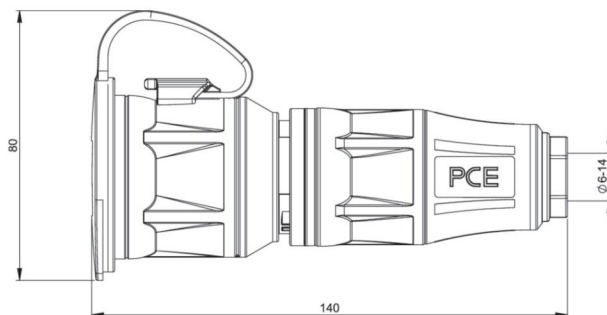

article#	<b>25711-sr</b>
article description	<b>Safety connector cap nat IP54 red series TopTaurus2</b>
description long	Safety connector series TopTaurus2 with cap color: black-red, material: PA6 2-component rubberized screwless quick lock system for housing cover and strain relief earthing system: Austrian/German 16A/ 250V AC / 3p (2P+E), protection rating: IP54
GTIN (EAN)	9003399454776
country of origin	AT
customs number	85366990
net weight	0.127 kg
packaging quantity	10
minimum order quantity	10

ETIM 9.0	EC001327
Model	Coupler CEE 7/3 (Typ F)
Material	Plastic
For heavy conditions according to VDE	True
Degree of protection (IP)	IP54
Insert direction	Straight
Connection system	Screwed terminal
Colour	Red
Number of poles	3
Nominal voltage	250 V
Nominal current	16 A

K (cable Ø)	6-14 mm
SW	21 mm
wire flexible	1-2,5 mm <sup>2</sup>
contact screws	80 Ncm
strain relief	400 Ncm
dismantling length	30 mm
stripping length	7 mm
ambient temperature	-25 – 40 °C

<https://www.pcelectric.at/shop/en/?func=detail&artnr=25711-sr>