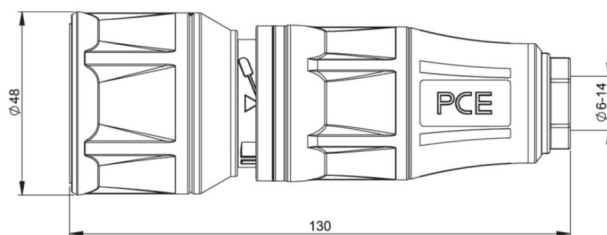

article#	25710-src
article description	Safety connector nat SH IP20 red series TopTaurus2
description long	Safety connector series TopTaurus2 color: black-red, material: PA6 2-component rubberized screwless quick lock system for housing cover and strain relief earthing system: Austrian/German with shutter 16A/ 250V AC / 3p (2P+E), protection rating: IP20
GTIN (EAN)	9003399482472
country of origin	AT
customs number	85366990
net weight	0.110 kg
packaging quantity	10
minimum order quantity	10

ETIM 9.0	EC001327
Model	Coupler CEE 7/3 (Typ F)
Material	Plastic
For heavy conditions according to VDE	False
Degree of protection (IP)	IP20
Insert direction	Straight
Connection system	Screwed terminal
Colour	Red
Number of poles	3
Nominal voltage	250 V
Nominal current	16 A

K (cable Ø)	6-14 mm
SW	21 mm
wire flexible	1-2,5 mm ²
contact screws	80 Ncm
strain relief	400 Ncm
dismantling length	30 mm
stripping length	7 mm
ambient temperature	-25 – 40 °C

<https://www.pcelectric.at/shop/en/?func=detail&artnr=25710-src>