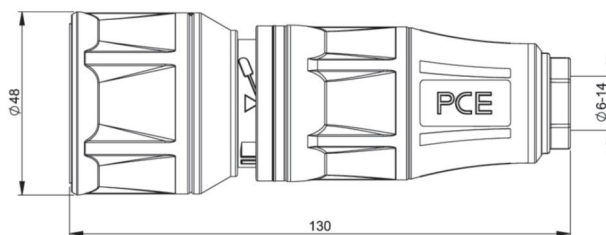

article#	25710-sr
article description	Safety connector nat IP20 red series TopTaurus2
description long	Safety connector series TopTaurus2 color: black-red, material: PA6 2-component rubberized screwless quick lock system for housing cover and strain relief earthing system: Austrian/German 16A/ 250V AC / 3p (2P+E), protection rating: IP20
GTIN (EAN)	9003399454783
country of origin	AT
customs number	85366990
net weight	0.109 kg
packaging quantity	10
minimum order quantity	10

ETIM 9.0	EC001327
Model	Coupler CEE 7/3 (Typ F)
Material	Plastic
For heavy conditions according to VDE	False
Degree of protection (IP)	IP20
Insert direction	Straight
Connection system	Screwed terminal
Colour	Red
Number of poles	3
Nominal voltage	250 V
Nominal current	16 A

K (cable Ø)	6-14 mm
SW	21 mm
wire flexible	1-2,5 mm ²
contact screws	80 Ncm
strain relief	400 Ncm
dismantling length	30 mm
stripping length	7 mm
ambient temperature	-25 – 40 °C

<https://www.pcelectric.at/shop/en/?func=detail&artnr=25710-sr>