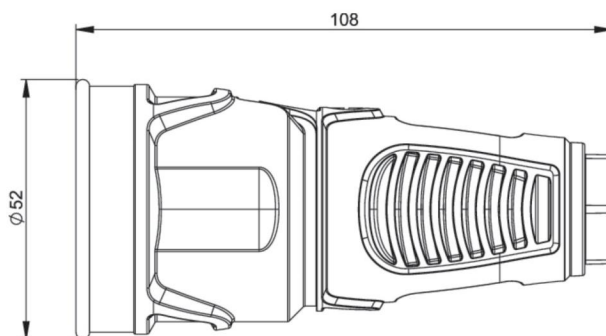

article#	2510-ssw
article description	Taurus2 rubber safety connector nat bulge IP20 (black)
description long	Safety connector series Taurus2 - rubber color (housing/ring): black/black, with sealing bulge material (housing/contact carrier): TPE/PA6 earthing system: Austrian/German 16A/ 250V AC / 3p (2P+E), protection rating: IP20 Export version (usage in Austria and Germany not allowed!)
GTIN (EAN)	9003399469305
country of origin	AT
customs number	85366990
net weight	0.078 kg
packaging quantity	20
minimum order quantity	200

ETIM 9.0	EC001327
Model	Coupler CEE 7/3 (Typ F)
Material	Rubber
Material quality	Thermoplastic
For heavy conditions according to VDE	True
Degree of protection (IP)	IP20
Insert direction	Straight
Connection system	Screwed terminal
Colour	Black
Number of poles	3
Nominal voltage	250 V
Nominal current	16 A

K (cable Ø)	6-13 mm
wire flexible	1-2,5 mm ²
contact screws	80 Ncm
housing screws	110 Ncm
strain relief	110 Ncm
dismantling length	30 mm
stripping length	7 mm
ambient temperature	-25 – 40 °C

<https://www.pcelectric.at/shop/en/?func=detail&artnr=2510-ssw>