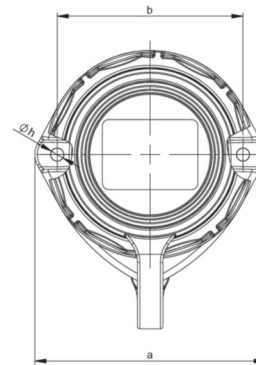

article#	<b>20351-9uc</b>
article description	<b>Flanged socket oval nat with shutter and cover band IP66/68 (bronze-green)</b>
description long	Socket outlet with protective earth contact series NAUTILUS housing material: PA6 color: bronze-green flange size: 72x75 mm (oval) with 2-point fastening connection technology: screw terminal, rear entry system: Austrian/German earthing system with shutter contacts: nickel plated 250V~ / 16A / 2P+E protection rating: IP66/68 watertight (2bar/2h)
GTIN (EAN)	9003399277245
country of origin	AT
customs number	85366990
net weight	0.087 kg
packaging quantity	10
minimum order quantity	10

ETIM 9.0	EC001325
Model	Socket outlet CEE 7/3 (type F)
Material	Plastic
Material quality	Thermoplastic
Flange size	Other
With hinged lid	True
For heavy conditions according to VDE	True
Degree of protection (IP)	IP68
Insert direction	Straight
Connection system	Screwed terminal
Colour	Green
Number of poles	3
Nominal current	16 A
Nominal voltage	250 V

a	72 mm
b	58 mm
c	75 mm
e	36 mm
f	25 mm
g	43 mm
h	4 mm
i	7 mm
wire flexible	1,5-2x2,5 mm <sup>2</sup>
wire solid	1,5-2x2,5 mm <sup>2</sup>
contact screws	80 Ncm
stripping length	7 mm
ambient temperature	-25 – 40 °C