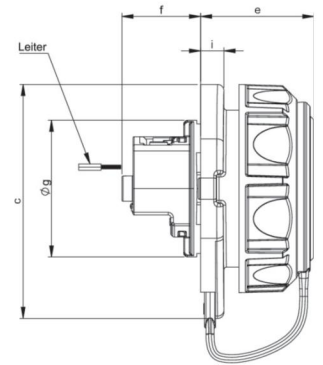

article#	<b>20351-9uc</b>
article description	<b>Flanged socket oval nat with shutter and cover band IP66/68 (bronze-green)</b>
description long	Socket outlet with protective earth contact series NAUTILUS housing material: PA6 color: bronze-green flange size: 72x75 mm (oval) with 2-point fastening connection technology: screw terminal, rear entry system: Austrian/German earthing system with shutter contacts: nickel plated 250V~ / 16A / 2P+E protection rating: IP66/68 watertight (2bar/2h)
GTIN (EAN)	9003399277245
country of origin	AT
customs number	85366990
net weight	0.087 kg
packaging quantity	10
minimum order quantity	10

ETIM 9.0	EC001325
Model	Socket outlet CEE 7/3 (type F)
Material	Plastic
Material quality	Thermoplastic
Flange size	Other
With hinged lid	True
For heavy conditions according to VDE	True
Degree of protection (IP)	IP68
Insert direction	Straight
Connection system	Screwed terminal
Colour	Green
Number of poles	3
Nominal current	16 A
Nominal voltage	250 V

a	72 mm
b	58 mm
c	75 mm
e	36 mm
f	25 mm
g	43 mm
h	4 mm
i	7 mm
wire flexible	1,5-2x2,5 mm <sup>2</sup>
wire solid	1,5-2x2,5 mm <sup>2</sup>
contact screws	80 Ncm
stripping length	7 mm
ambient temperature	-25 – 40 °C