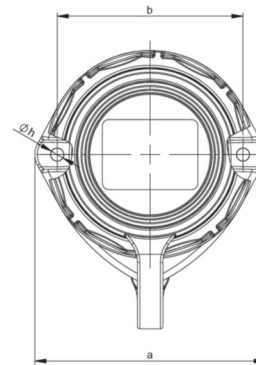

article#	20351-9u
article description	Flanged socket oval nat with cover band IP66/68 (bronze-green)
description long	Socket outlet with protective earth contact series NAUTILUS housing material: PA6 color: bronze-green flange size: 72x75 mm (oval) with 2-point fastening connection technology: screw terminal, rear entry system: Austrian/German earthing system contacts: nickel plated 250V~ / 16A / 2P+E protection rating: IP66/68 watertight (2bar/2h)
GTIN (EAN)	9003399277238
country of origin	AT
customs number	85366990
net weight	0.087 kg
packaging quantity	10
minimum order quantity	10

ETIM 9.0	EC001325
Model	Socket outlet CEE 7/3 (type F)
Material	Plastic
Material quality	Thermoplastic
Flange size	Other
With hinged lid	True
For heavy conditions according to VDE	True
Degree of protection (IP)	IP68
Insert direction	Straight
Connection system	Screwed terminal
Colour	Green
Number of poles	3
Nominal current	16 A
Nominal voltage	250 V

a	72 mm
b	58 mm
c	75 mm
e	36 mm
f	25 mm
g	43 mm
h	4 mm
i	7 mm
wire flexible	1,5-2x2,5 mm ²
wire solid	1,5-2x2,5 mm ²
contact screws	80 Ncm
stripping length	7 mm
ambient temperature	-25 – 40 °C

<https://www.pcelectric.at/shop/en/?func=detail&artnr=20351-9u>