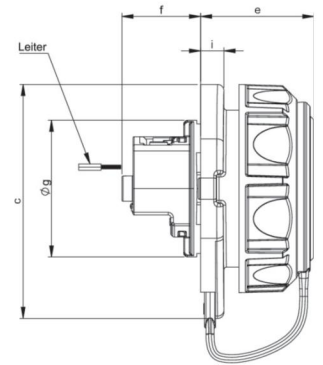

article#	20351-9u
article description	Flanged socket oval nat with cover band IP66/68 (bronze-green)
description long	Socket outlet with protective earth contact series NAUTILUS housing material: PA6 color: bronze-green flange size: 72x75 mm (oval) with 2-point fastening connection technology: screw terminal, rear entry system: Austrian/German earthing system contacts: nickel plated 250V~ / 16A / 2P+E protection rating: IP66/68 watertight (2bar/2h)
GTIN (EAN)	9003399277238
country of origin	AT
customs number	85366990
net weight	0.087 kg
packaging quantity	10
minimum order quantity	10

ETIM 9.0	EC001325
Model	Socket outlet CEE 7/3 (type F)
Material	Plastic
Material quality	Thermoplastic
Flange size	Other
With hinged lid	True
For heavy conditions according to VDE	True
Degree of protection (IP)	IP68
Insert direction	Straight
Connection system	Screwed terminal
Colour	Green
Number of poles	3
Nominal current	16 A
Nominal voltage	250 V

a	72 mm
b	58 mm
c	75 mm
e	36 mm
f	25 mm
g	43 mm
h	4 mm
i	7 mm
wire flexible	1,5-2x2,5 mm ²
wire solid	1,5-2x2,5 mm ²
contact screws	80 Ncm
stripping length	7 mm
ambient temperature	-25 – 40 °C

<https://www.pcelectric.at/shop/en/?func=detail&artnr=20351-9u>