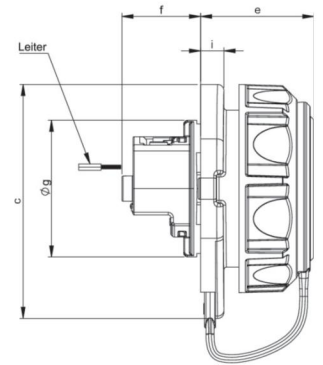

article#	20351-9bc
article description	Flanged socket oval nat with shutter and cover band IP66/68 (blue)
description long	Socket outlet with protective earth contact series NAUTILUS housing material: PA6 color: blue flange size: 72x75 mm (oval) with 2-point fastening connection technology: screw terminal, rear entry system: Austrian/German earthing system with shutter contacts: nickel plated 250V~ / 16A / 2P+E protection rating: IP66/68 watertight (2bar/2h)
GTIN (EAN)	9003399249433
country of origin	AT
customs number	85366990
net weight	0.087 kg
packaging quantity	10
minimum order quantity	10

ETIM 9.0	EC001325
Model	Socket outlet CEE 7/3 (type F)
Material	Plastic
Material quality	Thermoplastic
Flange size	Other
With hinged lid	True
For heavy conditions according to VDE	True
Degree of protection (IP)	IP68
Insert direction	Straight
Connection system	Screwed terminal
Colour	Blue
Number of poles	3
Nominal current	16 A
Nominal voltage	250 V

a	72 mm
b	58 mm
c	75 mm
e	36 mm
f	25 mm
g	43 mm
h	4 mm
i	7 mm
wire flexible	1,5-2x2,5 mm ²
wire solid	1,5-2x2,5 mm ²
contact screws	80 Ncm
stripping length	7 mm
ambient temperature	-25 – 40 °C

<https://www.pcelectric.at/shop/en/?func=detail&artnr=20351-9bc>