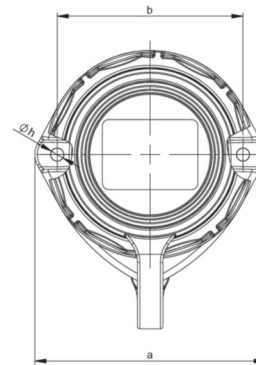

article#	20351-9bc
article description	Flanged socket oval nat with shutter and cover band IP66/68 (blue)
description long	Socket outlet with protective earth contact series NAUTILUS housing material: PA6 color: blue flange size: 72x75 mm (oval) with 2-point fastening connection technology: screw terminal, rear entry system: Austrian/German earthing system with shutter contacts: nickel plated 250V~ / 16A / 2P+E protection rating: IP66/68 watertight (2bar/2h)
GTIN (EAN)	9003399249433
country of origin	AT
customs number	85366990
net weight	0.087 kg
packaging quantity	10
minimum order quantity	10

ETIM 9.0	EC001325
Model	Socket outlet CEE 7/3 (type F)
Material	Plastic
Material quality	Thermoplastic
Flange size	Other
With hinged lid	True
For heavy conditions according to VDE	True
Degree of protection (IP)	IP68
Insert direction	Straight
Connection system	Screwed terminal
Colour	Blue
Number of poles	3
Nominal current	16 A
Nominal voltage	250 V

a	72 mm
b	58 mm
c	75 mm
e	36 mm
f	25 mm
g	43 mm
h	4 mm
i	7 mm
wire flexible	1,5-2x2,5 mm ²
wire solid	1,5-2x2,5 mm ²
contact screws	80 Ncm
stripping length	7 mm
ambient temperature	-25 – 40 °C

<https://www.pcelectric.at/shop/en/?func=detail&artnr=20351-9bc>