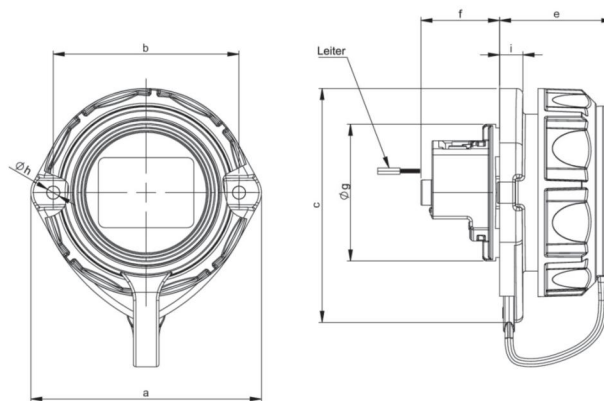

article#	20351-9b
article description	Flanged socket oval nat with cover band IP66/68 (blue)
description long	Socket outlet with protective earth contact series NAUTILUS housing material: PA6 color: blue flange size: 72x75 mm (oval) with 2-point fastening connection technology: screw terminal, rear entry system: Austrian/German earthing system contacts: nickel plated 250V~ / 16A / 2P+E protection rating: IP66/68 watertight (2bar/2h) Weapon norm approval VG96926: on request
GTIN (EAN)	9003399023972
country of origin	AT
customs number	85366990
net weight	0.087 kg
packaging quantity	10
minimum order quantity	10

ETIM 9.0	EC001325
Model	Socket outlet CEE 7/3 (type F)
Material	Plastic
Material quality	Thermoplastic
Flange size	Other
With hinged lid	True
For heavy conditions according to VDE	True
Degree of protection (IP)	IP68
Insert direction	Straight
Connection system	Screwed terminal
Colour	Blue
Number of poles	3
Nominal current	16 A
Nominal voltage	250 V

a	72 mm
b	58 mm
c	75 mm
e	36 mm
f	25 mm
g	43 mm
h	4 mm
i	7 mm
wire flexible	1,5-2x2,5 mm ²
wire solid	1,5-2x2,5 mm ²
contact screws	80 Ncm
stripping length	7 mm
ambient temperature	-25 – 40 °C

<https://www.pcelectric.at/shop/en/?func=detail&artnr=20351-9b>