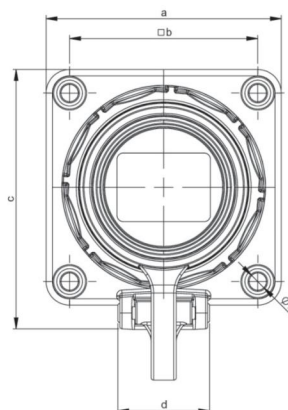

article#	20351-8uc
article description	Flanged socket 75x75 nat with shutter and cover band IP66/68 (bronze-green)
description long	Socket outlet with protective earth contact series NAUTILUS housing material: PA6 color: bronze-green flange size: 75x75 mm with 4-point fastening connection technology: screw terminal, rear entry system: Austrian/German earthing system with shutter contacts: nickel plated 250V~ / 16A / 2P+E protection rating: IP66/68 watertight (2bar/2h)
GTIN (EAN)	9003399277221
country of origin	AT
customs number	85366990
net weight	0.103 kg
packaging quantity	10
minimum order quantity	10

ETIM 9.0	EC001325
Model	Socket outlet CEE 7/3 (type F)
Material	Plastic
Material quality	Thermoplastic
Flange size	75x75 mm
With hinged lid	True
For heavy conditions according to VDE	True
Degree of protection (IP)	IP68
Insert direction	Straight
Connection system	Screwed terminal
Colour	Green
Number of poles	3
Nominal current	16 A
Nominal voltage	250 V

a	75 mm
b	60 mm
c	84 mm
d	30 mm
e	36 mm
f	25 mm
g	43 mm
h	5,5 mm
i	7 mm
wire flexible	1,5-2x2,5 mm ²
wire solid	1,5-2x2,5 mm ²
contact screws	80 Ncm
stripping length	7 mm
ambient temperature	-25 – 40 °C