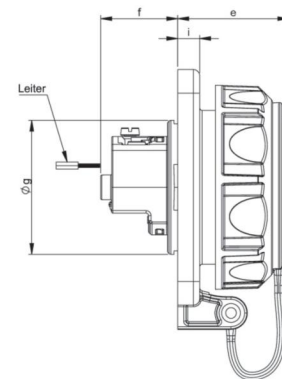

article#	20351-8uc
article description	Flanged socket 75x75 nat with shutter and cover band IP66/68 (bronze-green)
description long	Socket outlet with protective earth contact series NAUTILUS housing material: PA6 color: bronze-green flange size: 75x75 mm with 4-point fastening connection technology: screw terminal, rear entry system: Austrian/German earthing system with shutter contacts: nickel plated 250V~ / 16A / 2P+E protection rating: IP66/68 watertight (2bar/2h)
GTIN (EAN)	9003399277221
country of origin	AT
customs number	85366990
net weight	0.103 kg
packaging quantity	10
minimum order quantity	10

ETIM 9.0	EC001325
Model	Socket outlet CEE 7/3 (type F)
Material	Plastic
Material quality	Thermoplastic
Flange size	75x75 mm
With hinged lid	True
For heavy conditions according to VDE	True
Degree of protection (IP)	IP68
Insert direction	Straight
Connection system	Screwed terminal
Colour	Green
Number of poles	3
Nominal current	16 A
Nominal voltage	250 V

a	75 mm
b	60 mm
c	84 mm
d	30 mm
e	36 mm
f	25 mm
g	43 mm
h	5,5 mm
i	7 mm
wire flexible	1,5-2x2,5 mm ²
wire solid	1,5-2x2,5 mm ²
contact screws	80 Ncm
stripping length	7 mm
ambient temperature	-25 – 40 °C