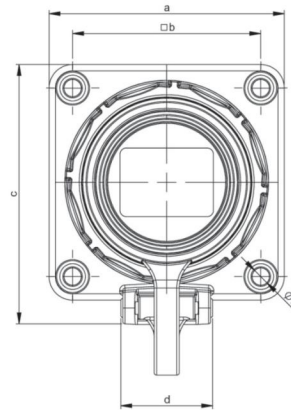

article#	20351-8bc
article description	Flanged socket 75x75 nat with shutter and cover band IP66/68 (blue)
description long	Socket outlet with protective earth contact series NAUTILUS housing material: PA6 color: blue flange size: 75x75 mm with 4-point fastening connection technology: screw terminal, rear entry system: Austrian/German earthing system with shutter contacts: nickel plated 250V~ / 16A / 2P+E protection rating: IP66/68 watertight (2bar/2h)
GTIN (EAN)	9003399249440
country of origin	AT
customs number	85366990
net weight	0.103 kg
packaging quantity	10
minimum order quantity	10

ETIM 9.0	EC001325
Model	Socket outlet CEE 7/3 (type F)
Material	Plastic
Material quality	Thermoplastic
Flange size	75x75 mm
With hinged lid	True
For heavy conditions according to VDE	True
Degree of protection (IP)	IP68
Insert direction	Straight
Connection system	Screwed terminal
Colour	Blue
Number of poles	3
Nominal current	16 A
Nominal voltage	250 V

a	75 mm
b	60 mm
c	84 mm
d	30 mm
e	36 mm
f	25 mm
g	43 mm
h	5,5 mm
i	7 mm
wire flexible	1,5-2x2,5 mm ²
wire solid	1,5-2x2,5 mm ²
contact screws	80 Ncm
stripping length	7 mm
ambient temperature	-25 – 40 °C