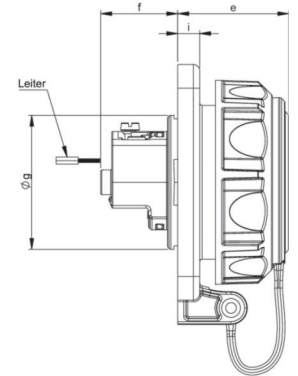

article#	20351-8bc
article description	Flanged socket 75x75 nat with shutter and cover band IP66/68 (blue)
description long	Socket outlet with protective earth contact series NAUTILUS housing material: PA6 color: blue flange size: 75x75 mm with 4-point fastening connection technology: screw terminal, rear entry system: Austrian/German earthing system with shutter contacts: nickel plated 250V~ / 16A / 2P+E protection rating: IP66/68 watertight (2bar/2h)
GTIN (EAN)	9003399249440
country of origin	AT
customs number	85366990
net weight	0.103 kg
packaging quantity	10
minimum order quantity	10

ETIM 9.0	EC001325
Model	Socket outlet CEE 7/3 (type F)
Material	Plastic
Material quality	Thermoplastic
Flange size	75x75 mm
With hinged lid	True
For heavy conditions according to VDE	True
Degree of protection (IP)	IP68
Insert direction	Straight
Connection system	Screwed terminal
Colour	Blue
Number of poles	3
Nominal current	16 A
Nominal voltage	250 V

a	75 mm
b	60 mm
c	84 mm
d	30 mm
e	36 mm
f	25 mm
g	43 mm
h	5,5 mm
i	7 mm
wire flexible	1,5-2x2,5 mm ²
wire solid	1,5-2x2,5 mm ²
contact screws	80 Ncm
stripping length	7 mm
ambient temperature	-25 – 40 °C