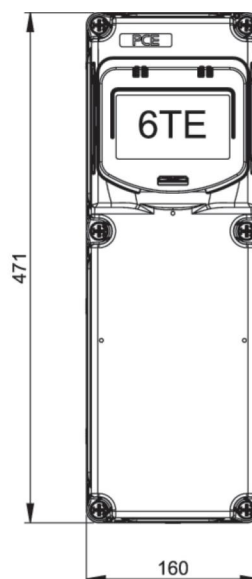

article#	15850600
article description	Empty enclosure FLEX 6-E IP66/67
description long	Empty Enclosure for Low-Voltage Switchgear Assemblies FLEX 6-E Material: ABS, color: grey (similar to RAL 7035) Dimensions (HxBxT): 471x160x132mm Lockabel, transparent hinged window with 6 units Closed (blind) version (no openings for sockets) Incl. accessories (DIN rail mounted, hinge straps, screws, screw covers) Protection degree: IP66/IP67 Acc. to IEC/EN 62208
GTIN (EAN)	9003399522666
country of origin	PL
customs number	85381000
net weight	1.400 kg
packaging quantity	1
minimum order quantity	1

ETIM 9.0	EC000058
Mounting method	Surface mounted
Type of cover	Cover
Height	471 mm
Width	160 mm
Depth	132 mm
Internal depth	72 mm
Colour	Grey
RAL-number	7035
Number of modules	6
Number of rows	1
Number of openings for flange plates	0
Number of conduit inlets	8
Material housing	Plastic
Suitable for outdoor use	True
Degree of protection (IP)	IP67
Protection class	II
Impact strength	IK08