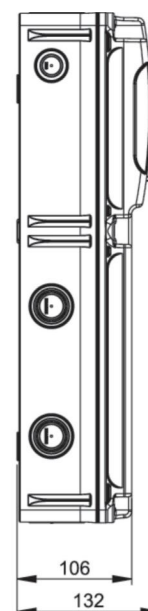

article#	15850600
article description	Empty enclosure FLEX 6-E IP66/67
description long	Empty Enclosure for Low-Voltage Switchgear Assemblies FLEX 6-E Material: ABS, color: grey (similar to RAL 7035) Dimensions (HxBxT): 471x160x132mm Lockabel, transparent hinged window with 6 units Closed (blind) version (no openings for sockets) Incl. accessories (DIN rail mounted, hinge straps, screws, screw covers) Protection degree: IP66/IP67 Acc. to IEC/EN 62208
GTIN (EAN)	9003399522666
country of origin	PL
customs number	85381000
net weight	1.400 kg
packaging quantity	1
minimum order quantity	1

ETIM 9.0	EC000058
Mounting method	Surface mounted
Type of cover	Cover
Height	471 mm
Width	160 mm
Depth	132 mm
Internal depth	72 mm
Colour	Grey
RAL-number	7035
Number of modules	6
Number of rows	1
Number of openings for flange plates	0
Number of conduit inlets	8
Material housing	Plastic
Suitable for outdoor use	True
Degree of protection (IP)	IP67
Protection class	II
Impact strength	IK08