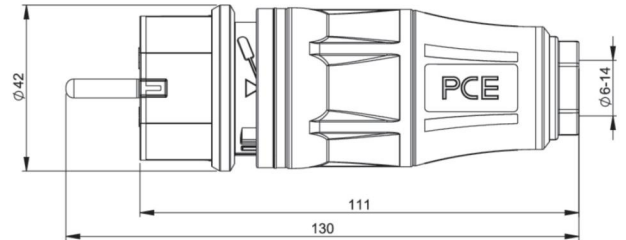

article#	05721-sr
article description	Safety plug 2SL IP54 red series TopTaurus2
description long	Safety plug series TopTaurus2 color: black-red, material: PA6 2-component rubberized screwless quick lock system for housing cover and strain relief earthing system: dual earthing system 16A/ 250V AC / 3p (2P+E), protection rating: IP54
GTIN (EAN)	9003399454684
country of origin	AT
customs number	85366990
net weight	0.100 kg
packaging quantity	20
minimum order quantity	20

ETIM 9.0	EC000242
Model	Hybrid plug CEE 7/7 (type E/F)
Protective contact	Earthing clips
Material	Plastic
Degree of protection (IP)	IP54
Insert direction	Straight
Connection system	Screwed terminal
Colour	Red
Number of poles	3
Nominal voltage	250 V
Nominal current	16 A
For heavy conditions according to VDE	True

K (cable Ø)	6-14 mm
SW	21 mm
wire flexible	0,75-2,5 mm ²
contact screws	80 Ncm
strain relief	400 Ncm
dismantling length	30 mm
stripping length	7 mm
ambient temperature	-25 – 40 °C
IK-code *)	IK10

*) The IK-test is not part of the IEC 60309 standard for industrial plugs and socket-outlets or the IEC 60884 standard for household plugs and socket-outlets. PC Electric GmbH has therefore tested the IK-codes of these products in accordance with IEC 62262 and according to the test method of IEC 60068-2-75 Ehc, with conditioning for 48 hours at 40°C and a relative humidity of 95%.