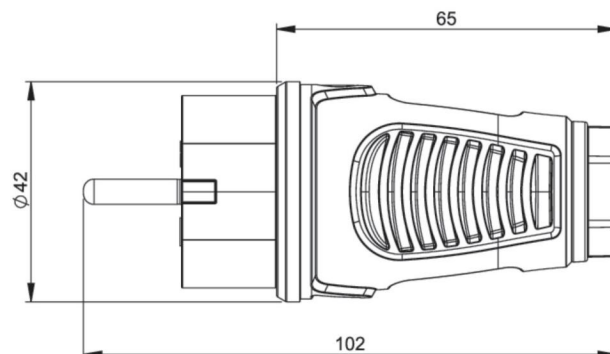

article#	0512-sr
article description	Taurus2 solid rubber plug nat IP54 (black/red)
description long	Safety plug series Taurus2 - solid rubber color (housing/ring): black/red material (housing/contact carrier): TPE/TPE earthing system: Austrian/German 16A/ 250V AC / 3p (2P+E), protection rating: IP54
GTIN (EAN)	9003399465390
country of origin	AT
customs number	85366990
net weight	0.070 kg
packaging quantity	30
minimum order quantity	30

ETIM 9.0	EC000242
Model	Plug CEE 7/4 (type F)
Protective contact	Earthing clips
Material	Full rubber
Material quality	Thermoplastic
Degree of protection (IP)	IP54
Insert direction	Straight
Connection system	Screwed terminal
Colour	Black
Number of poles	3
Nominal voltage	250 V
Nominal current	16 A
For heavy conditions according to VDE	True

K (cable Ø)	6-13 mm
wire flexible	0,75-2,5 mm ²
contact screws	80 Ncm
housing screws	110 Ncm
strain relief	110 Ncm
dismantling length	30 mm
stripping length	7 mm
ambient temperature	-25 – 40 °C

<https://www.pcelectric.at/shop/en/?func=detail&artnr=0512-sr>