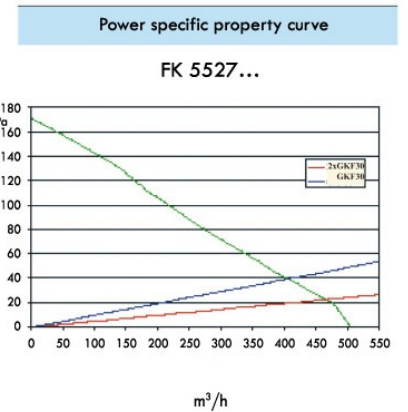

IP55 FK55 series fan and filter

FK5527.230 Fan and filter

FK5527.300 Exit filter

NEW

CODE		Exit filter	Fan and filter	Fan and filter
TYPE	M.U	FK5527.300	FK5527.230	FK5527.115
Voltage/Phase/Frequency	V-ph-Hz		230-1-50/1/60	115/1/50-60
Height/Width/Depth	mm	325×325×25	325×325×140	325×325×140
Power/Current	W/A		50/0.26	50/0.46
Temperature limits	°C		-10/+60	-10/+60
Protection degree	IP	55	55	55
Noise level	dB(A)		59	59
Air flow	m³/h		650/800	650/800
Air flow (+FK5527.300)	m³/h		500/600	500/600
Air flow direction			A	A