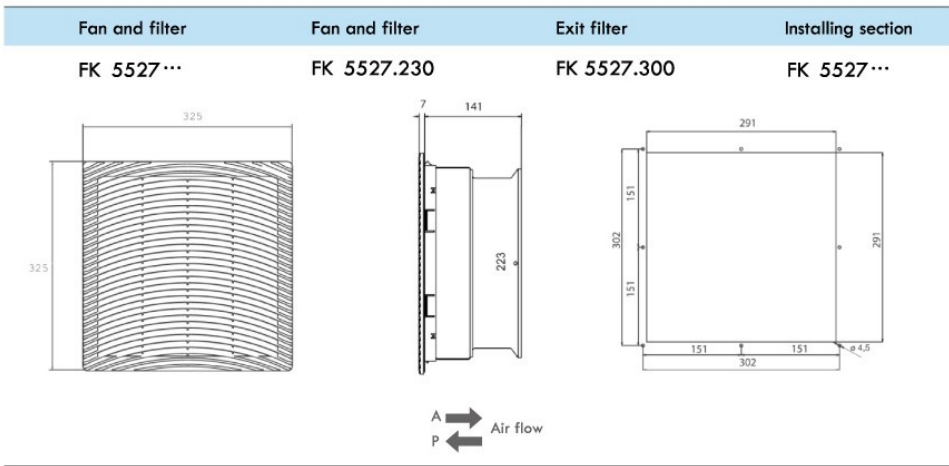

IP55 FK55 series fan and filter

FK5527.230 Fan and filter

FK5527.300 Exit filter

NEW

CODE		Exit filter	Fan and filter	Fan and filter
TYPE	M.U	FK5527.300	FK5527.230	FK5527.115
Voltage/Phase/Frequency	V-ph-Hz		230-1-50/1/60	115/1/50-60
Height/Width/Depth	mm	325×325×25	325×325×140	325×325×140
Power/Current	W/A		50/0.26	50/0.46
Temperature limits	°C		-10/+60	-10/+60
Protection degree	IP	55	55	55
Noise level	dB(A)		59	59
Air flow	m³/h		650/800	650/800
Air flow (+FK5527.300)	m³/h		500/600	500/600
Air flow direction			A	A