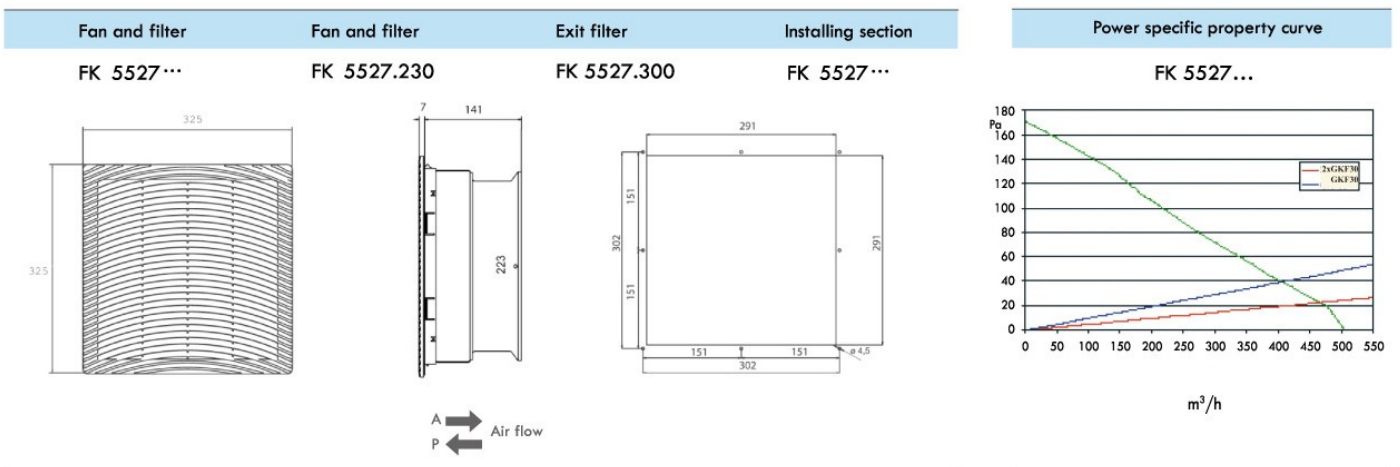

IP55 FK55 series fan and filter

FK5527.230 Fan and filter

FK5527.300 Exit filter

NEW

CODE		Exit filter	Fan and filter	Fan and filter
TYPE	M.U	FK5527.300	FK5527.230	FK5527.115
Voltage/Phase/Frequency	V-ph-Hz		230-1-50/1/60	115/1/50-60
Height/Width/Depth	mm	325×325×25	325×325×140	325×325×140
Power/Current	W/A		50/0.26	50/0.46
Temperature limits	°C		-10/+60	-10/+60
Protection degree	IP	55	55	55
Noise level	dB(A)		59	59
Air flow	m³/h		650/800	650/800
Air flow (+FK5527.300)	m³/h		500/600	500/600
Air flow direction			A	A